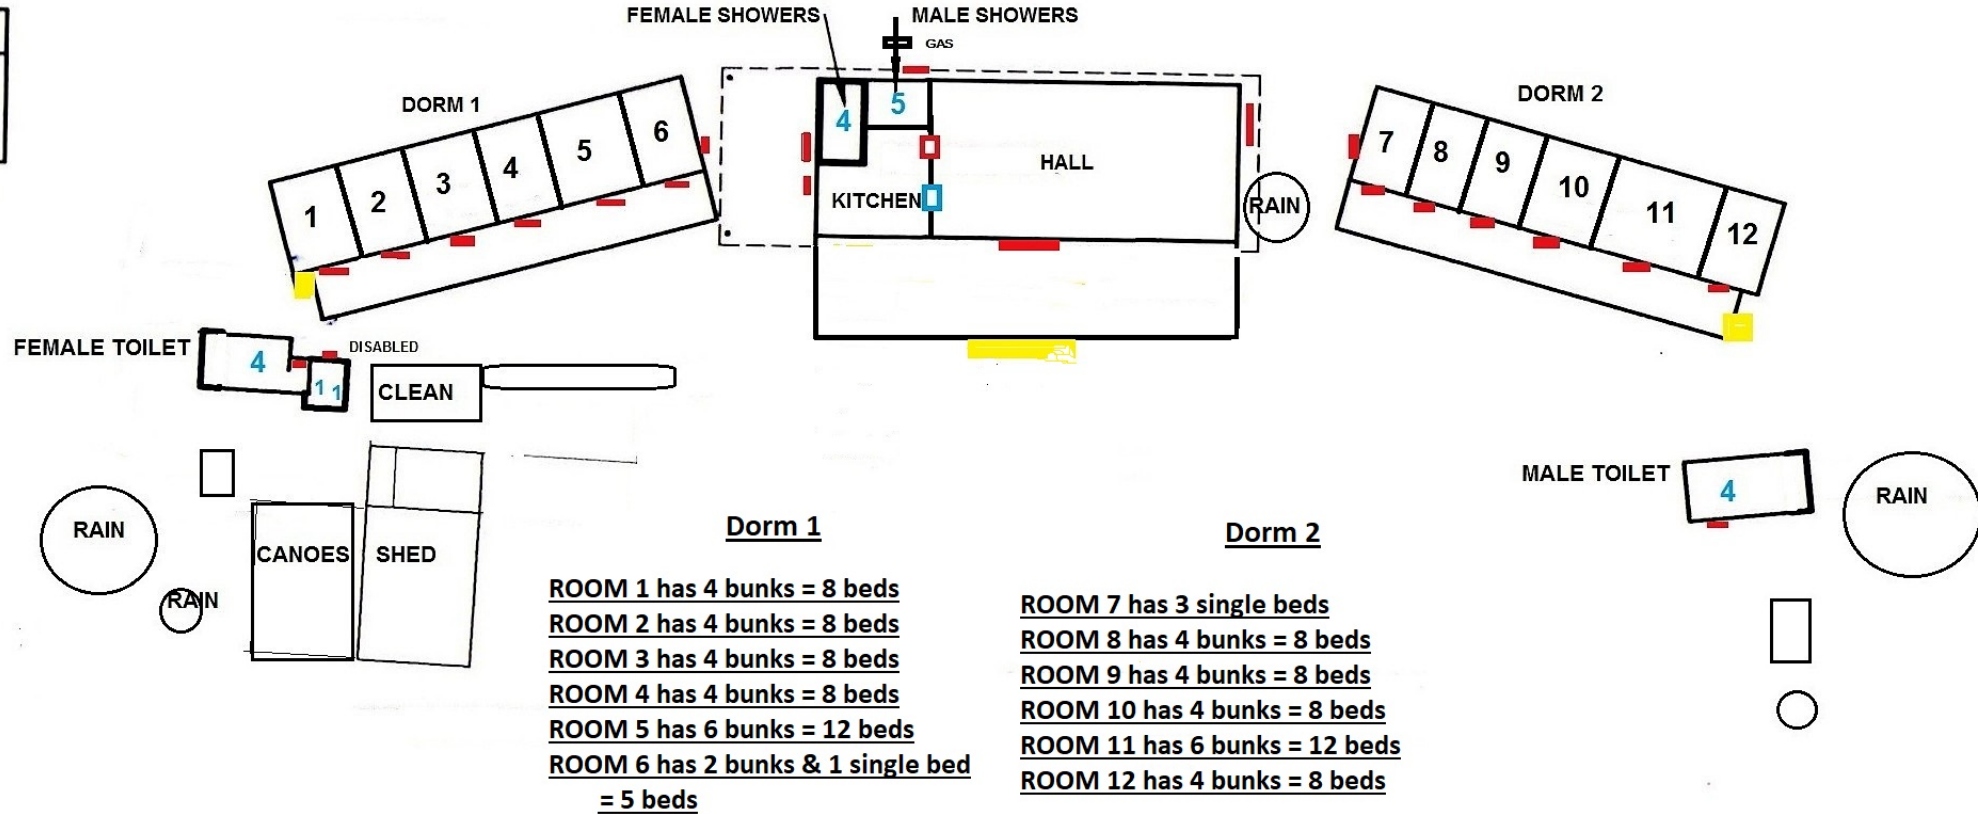

CAMP KEDRON FLOOR PLAN

= 96 Beds